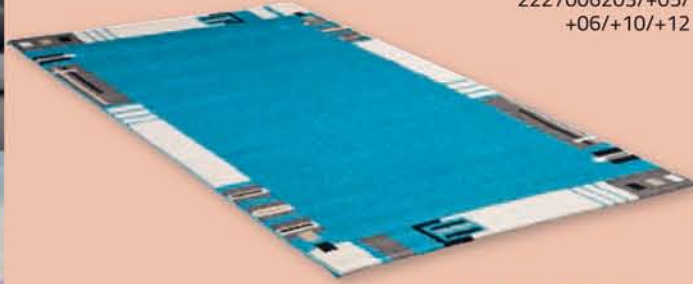

Bordürenteppich
2227006203/+05/
+06/+10/+12

-41%
UVP* ~~84,99~~
49,99
ca. 120 x 170 cm

ca. 60 x 110 cm UVP* ~~29,99~~ **24,99**
ca. 80 x 150 cm UVP* ~~49,99~~ **39,99**
ca. 170 x 230 cm UVP* ~~149,99~~ **89,99**